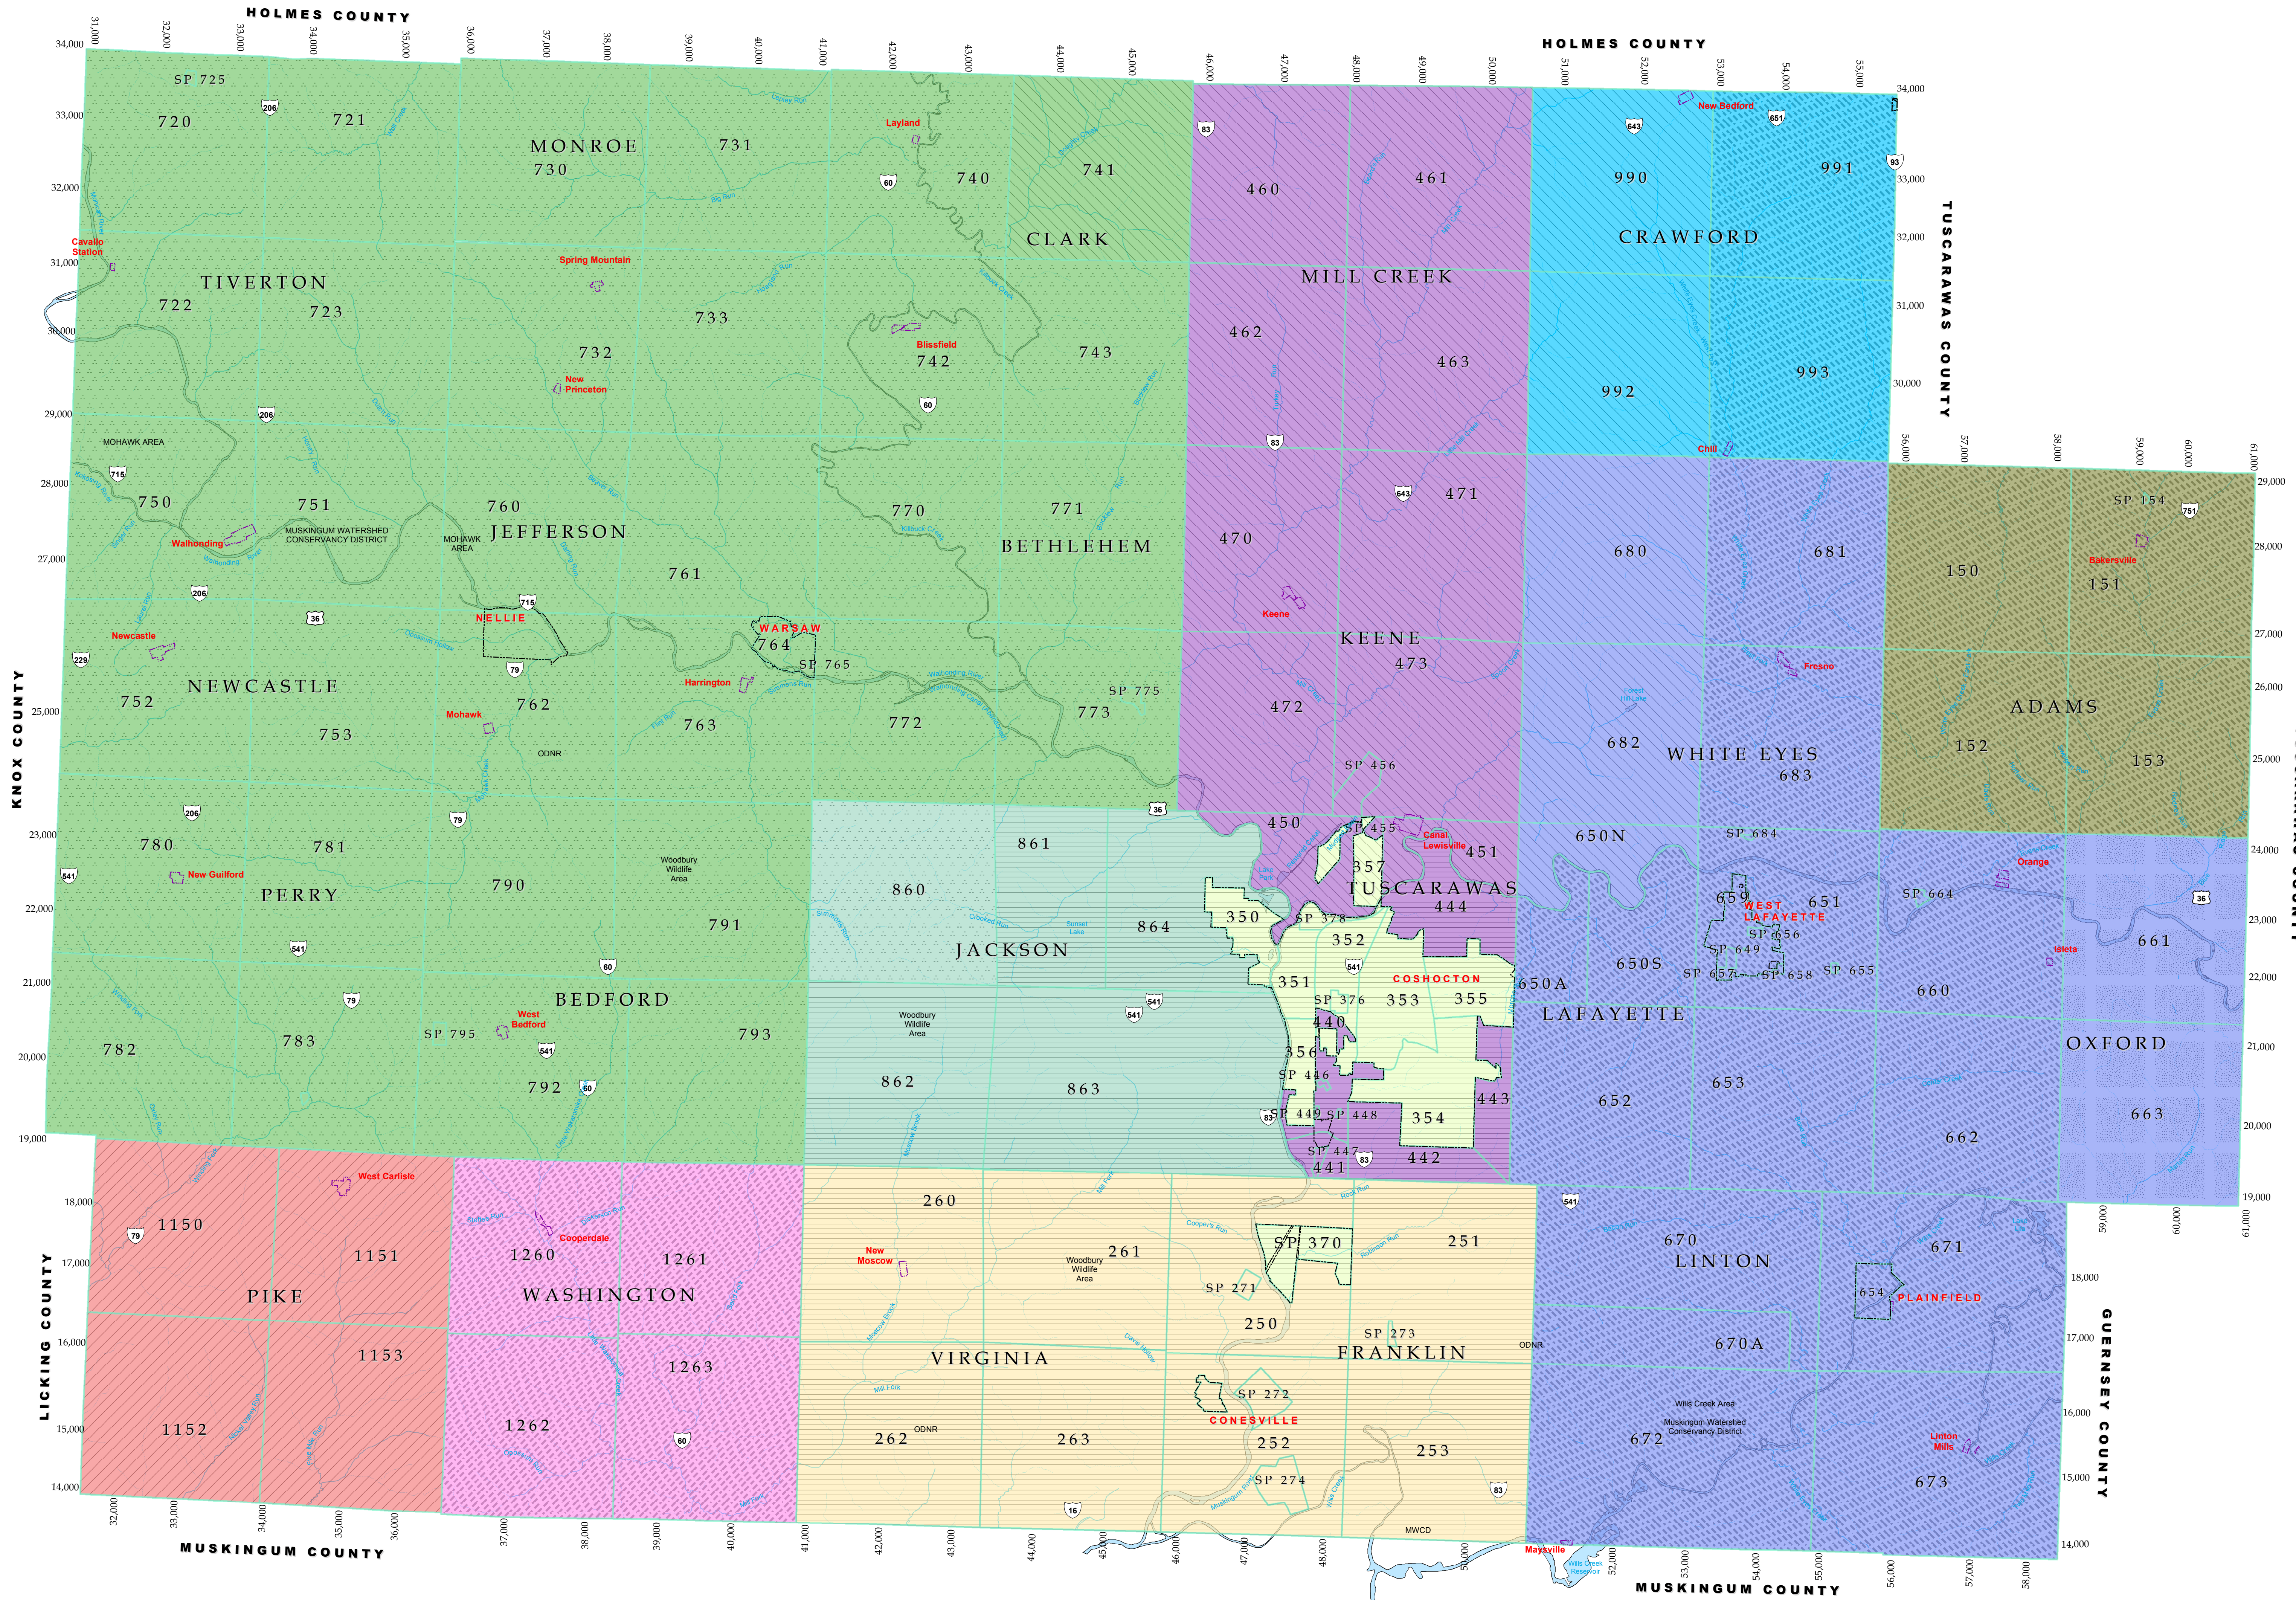

1 inch = 1 mile

COSHOCTON COUNTY FIREBOX MAP

Legend

- Incorporated Area
- Unincorporated Area
- Firebox

Fire Company

- Bakersville
- Conesville
- Coshocton
- Three Rivers
- West Lafayette
- Walhonding Valley
- Jackson Twp
- Baltic
- Dresden
- Frazeysburg

EMS STATION

- WARSAW
- COSHOCTON
- WEST LAFAYETTE
- CANAL LEWISVILLE
- WEST LAFAYETTE & NEWCOMERSTOWN
- WARSAW & DRESDEN
- WARSAW & FRAZEYSBURG