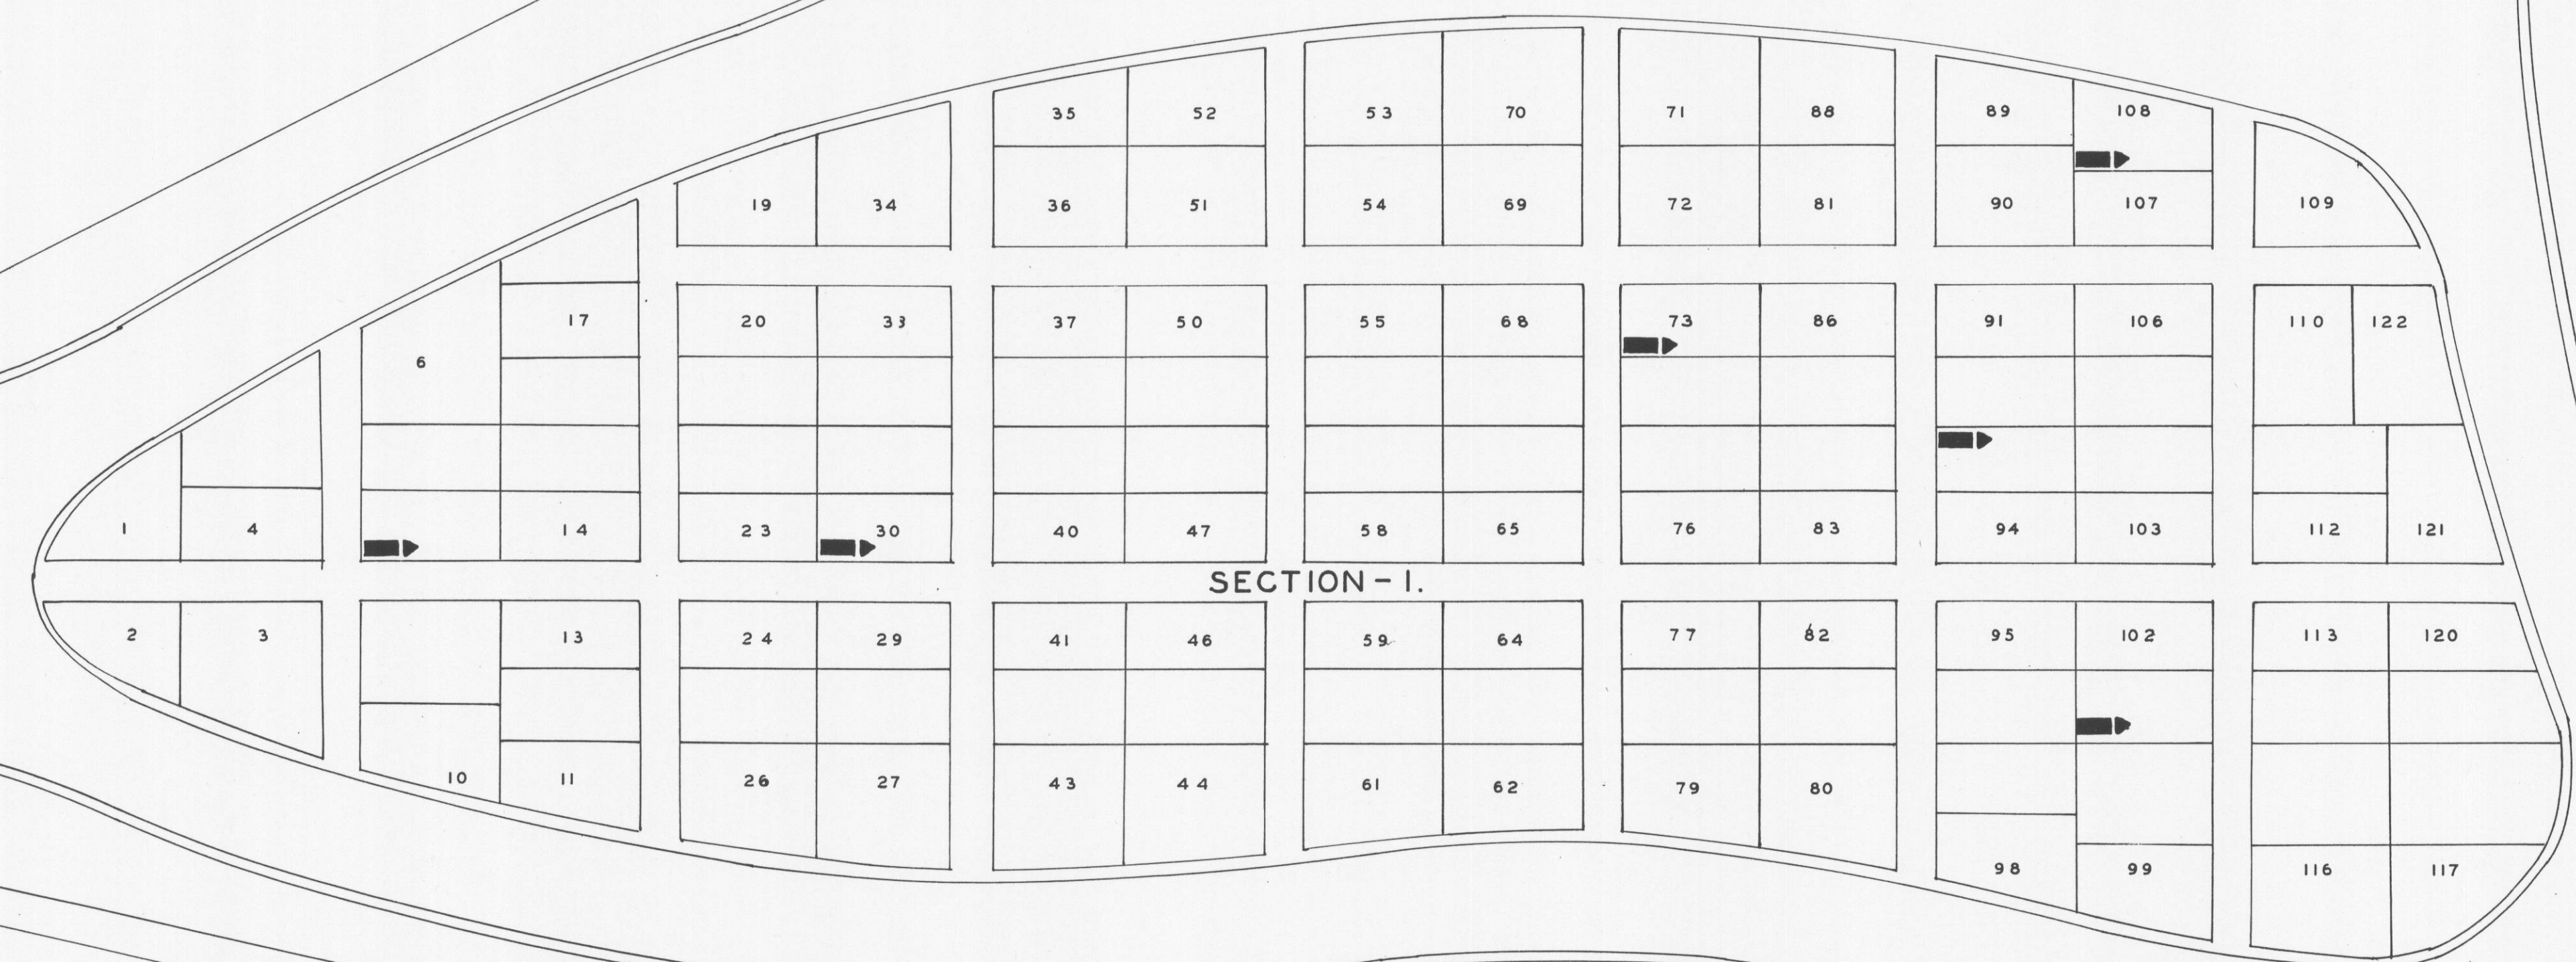

## HISTORY

PART OF U.S. MILITARY LAND GRANT

TWP.5 RANGE 3.

ESTABLISHED ABOUT 1908

WEST LAWN CEMETERY  
 NEWCOMERSTOWN-OHIO  
 KEY  
 SCALE 50'=1"

SECTION- LOT-GRAVE- WAR-NAME.

1	93	1	(31)	BERRY EDGAR VERNON.
1	30	1	(19)	BOOTH. JOHN. TYLER.
1	8	2	(51)	GEORGE. WILLIS. R.
1	108	1	(51)	NORMAN. RUSSELL. R.
1	101	1	(53)	PRYOR. RALPH. R.
1	73	1	(51)	RODENSTEIN. FREDERICK

SECTION - I.

CO. 258.

CO. 257.

WEST LAWN CEMETERY  
 NEWCOMERSTOWN OHIO  
 SECTION-I.  
 SCALE 20' = 1"

WEST-LAWN-CEMETERY

NEWCOMERTOWN-OHIO-2 MI. WEST-3FF. SR 16-36-LEFT 2 MI.

OXFORD TWP

TUSCARAWAS CO-OHIO

# WEST-LAWN-CEMETERY

NEW COMERSTOWN - OHIO

OXFORD - TWP

TUSCARAWAS - CO - OHIO

SCALE 1" = 20'

ACREAGE 1.65

TRACED BY JOHN A. LIMBAUGH

JULY 5 - 1899

SHEET # 4

MAP # 110

ADDENDA

WEST LAWN-NEWCOMERSTOWN  
LOCATION UNKNOWN

①9 DUSENBERRY DANIEL

①9 WILSON R.D.