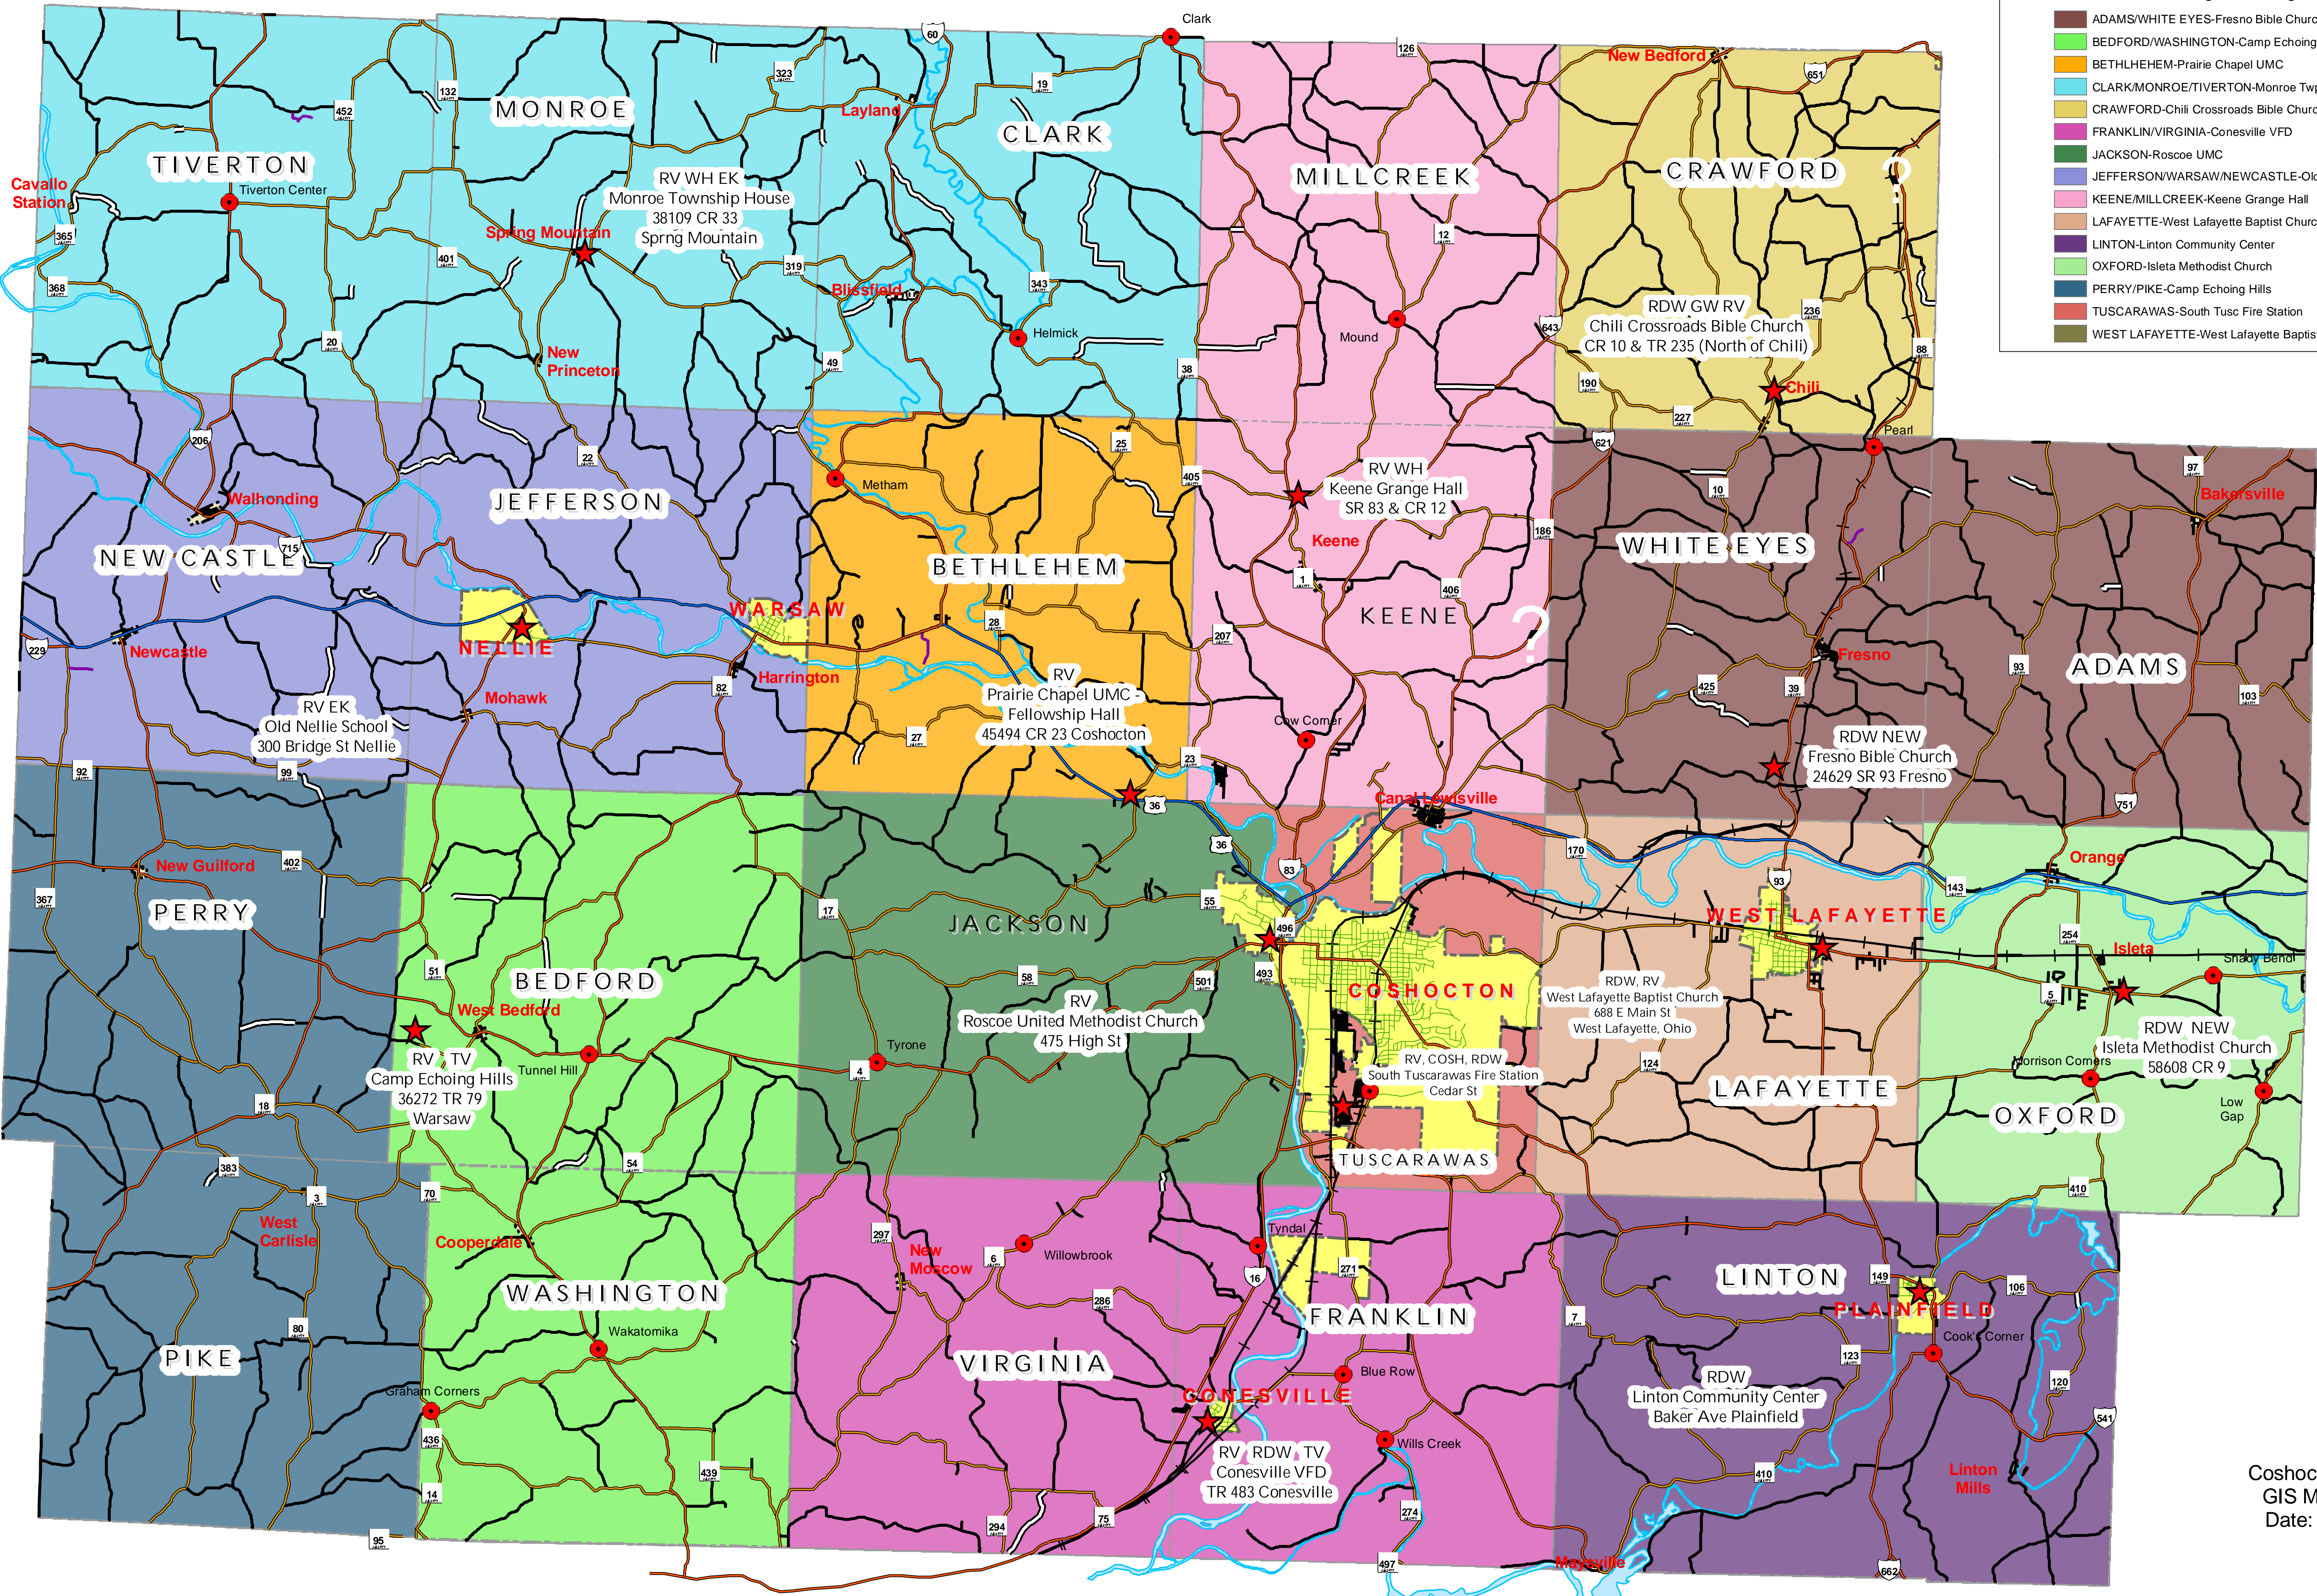

COSHOCOTON COUNTY

Township Precincts and Polling Places

Precincts & Polling Places Legend	
■	ADAMS/WHITE EYES-Fresno Bible Church
■	BEDFORD/WASHINGTON-Camp Echoing Hills
■	BETHLEHEM-Prairie Chapel UMC
■	CLARK/MONROE/TIVERTON-Monroe Twp House
■	CRAWFORD-Chili Crossroads Bible Church
■	FRANKLIN/VIRGINIA-Conesville VFD
■	JACKSON-Roscoe UMC
■	JEFFERSON/WARSAW/NEWCASTLE-Old Nellie School
■	KEENE/MILLCREEK-Keene Grange Hall
■	LAFAYETTE-West Lafayette Baptist Church
■	LINTON-Linton Community Center
■	OXFORD-Isleta Methodist Church
■	PERRY/PIKE-Camp Echoing Hills
■	TUSCARAWAS-South Tusc Fire Station
■	WEST LAFAYETTE-West Lafayette Baptist Church