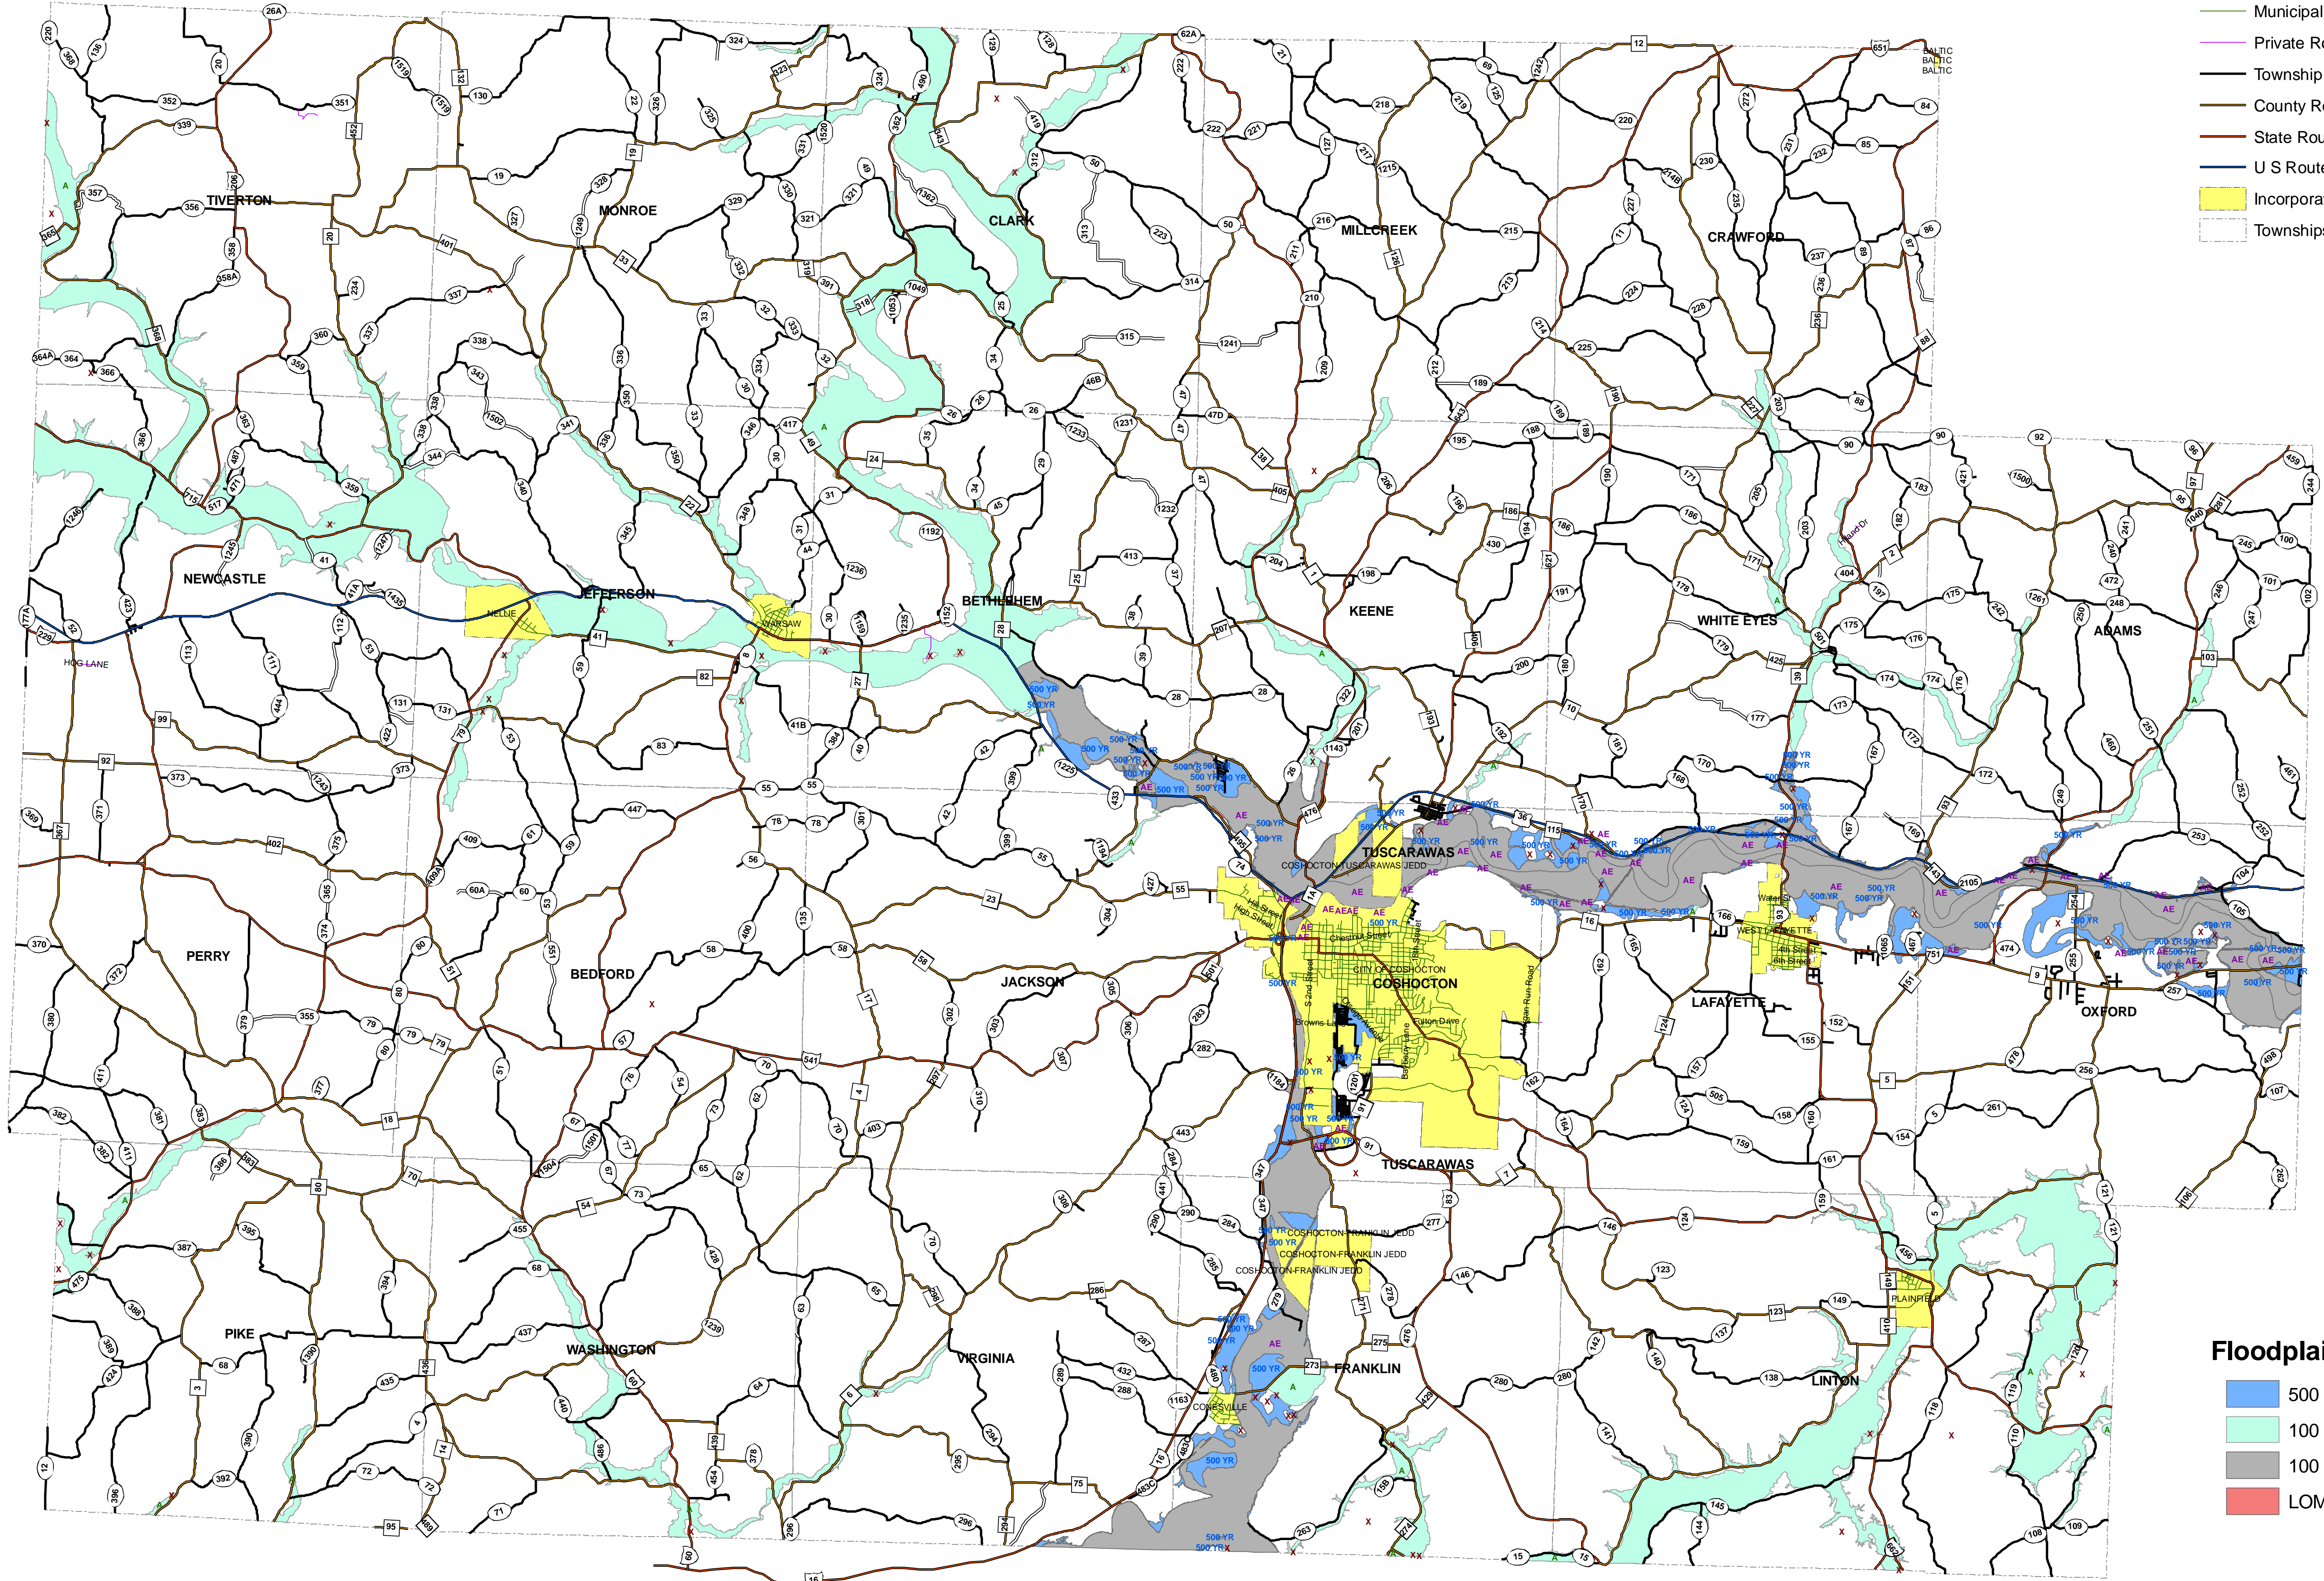

# SPECIAL FLOOD HAZARD AREAS OF COSHOCTON COUNTY

## Basic Legend

- Abandoned Roads
- Municipal Street
- Private Road
- Township Road
- County Road
- State Route
- U S Route
- Incorporated Area
- Townships

## Floodplain Legend

- 500 YR
- 100 YR No Base
- 100 YR
- LOMC